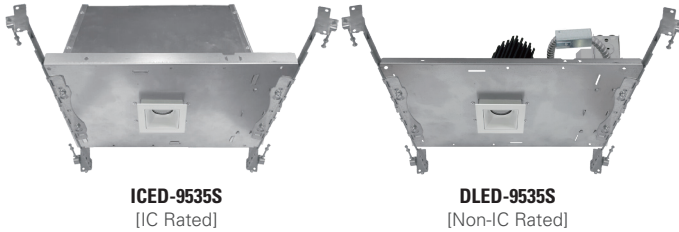

ICED-9535S, DLED-9535S

3" X 3" IC and Non-IC type Square aperture Architectural LED

Catalog #		Type
Project		Date
Prepared by		

3.5" Architectural LED

DESCRIPTION

3.5inch Square downlight provides a shallow ceiling application in IC and Non-IC circumstance. Retrofit design of the fixture allows easy installation for IC and Non-IC frame, and also the retrofit mounting to direct ceiling with its mouse-trap spring.

FEATURES and FUNCTIONS

- Interchangeable beam distribution by different beam spread from inner optic.
- Available pinhole trim with Narrow beam, Medium beam, Wide beam.
- Ceiling thickness allow 1/2".
- Adjustable trims may be directional 0~30° tilt and 356 degree rotational precissely adjustment with position lock.
- High efficiency center beam options.
- 24" Bar Hangers provide stability and support on joists and T-Bar Grid ceilings. Optionally use C-channel bracket.
- 120V~277V 60Hz Triac and 0-10V dimmable driver for most dimmers in the market.

Ceiling Cut-out : SQ. 3-3/4" (SQ. 96.5mm)
Mounting Frame : 12-1/8" (307.3mm) X 7-5/8" (193.8mm)

SPECIFICATION			
LED Quantity	1EA (COB)		
Input Voltage	120V-277V AC		
Wattage (+/-5%)	10W	14W	23W
Lumen (+/-5%)	870	1,200	1,800
Efficacy (LPW)	87 lm/W	86 lm/W	78 lm/W
CRI (Typical)	80, 90		
Color (+/-5%)	2700K, 3000K, 3500K, 4000K, 5000K		
Dimming	Triac & 0-10V the both (Consult with factory for approved dimmers)		

**23W : Non-IC only

Trims Various trims for straight down lights (-ST), Adjustable (-AJ), Wall wash(-WW)

*Optional flangeless trims available

TML-252-ST

- Straight fixed lamp
- Included "Solite" soft focus lens.