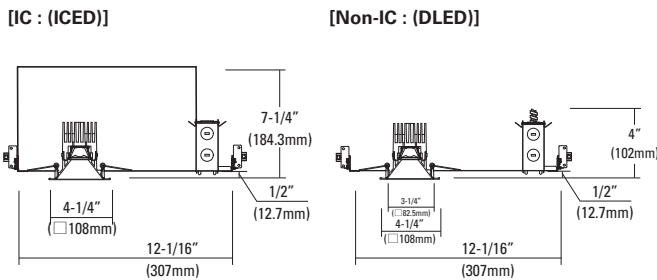

ICED-9535S, DLED-9535S

3" X 3" IC and Non-IC type Square aperture Architectural LED

Catalog #		Type
Project		Date
Prepared by		

3.5" Architectural LED

DESCRIPTION

3.5inch Square downlight provides a shallow ceiling application in IC and Non-IC circumstance. Retrofit design of the fixture allows easy installation for IC and Non-IC frame, and also the retrofit mounting to direct ceiling with its mouse-trap spring.

FEATURES and FUNCTIONS

- Interchangeable beam distribution by different beam spread from inner optic.
- Available pinhole trim with Narrow beam, Medium beam, Wide beam.
- Ceiling thickness allow 1/2".
- Adjustable trims may be directional 0~30° tilt and 356 degree rotational precissely adjustment with position lock.
- High efficiency center beam options.
- 24" Bar Hangers provide stability and support on joists and T-Bar Grid ceilings. Optionally use C-channel bracket.
- 120V~277V 60Hz Triac and 0-10V dimmable driver for most dimmers in the market.

Ceiling Cut-out : SQ. 3-3/4" (SQ. 96.5mm)
Mounting Frame : 12-1/8" (307.3mm) X 7-5/8" (193.8mm)

SPECIFICATION			
LED Quantity	1EA (COB)		
Input Voltage	120V-277V AC		
Wattage (+/-5%)	10W	14W	23W
Lumen (+/-5%)	870	1,200	1,800
Efficacy (LPW)	87 lm/W	86 lm/W	78 lm/W
CRI (Typical)	80, 90		
Color (+/-5%)	2700K, 3000K, 3500K, 4000K, 5000K		
Dimming	Triac & 0-10V the both (Consult with factory for approved dimmers)		